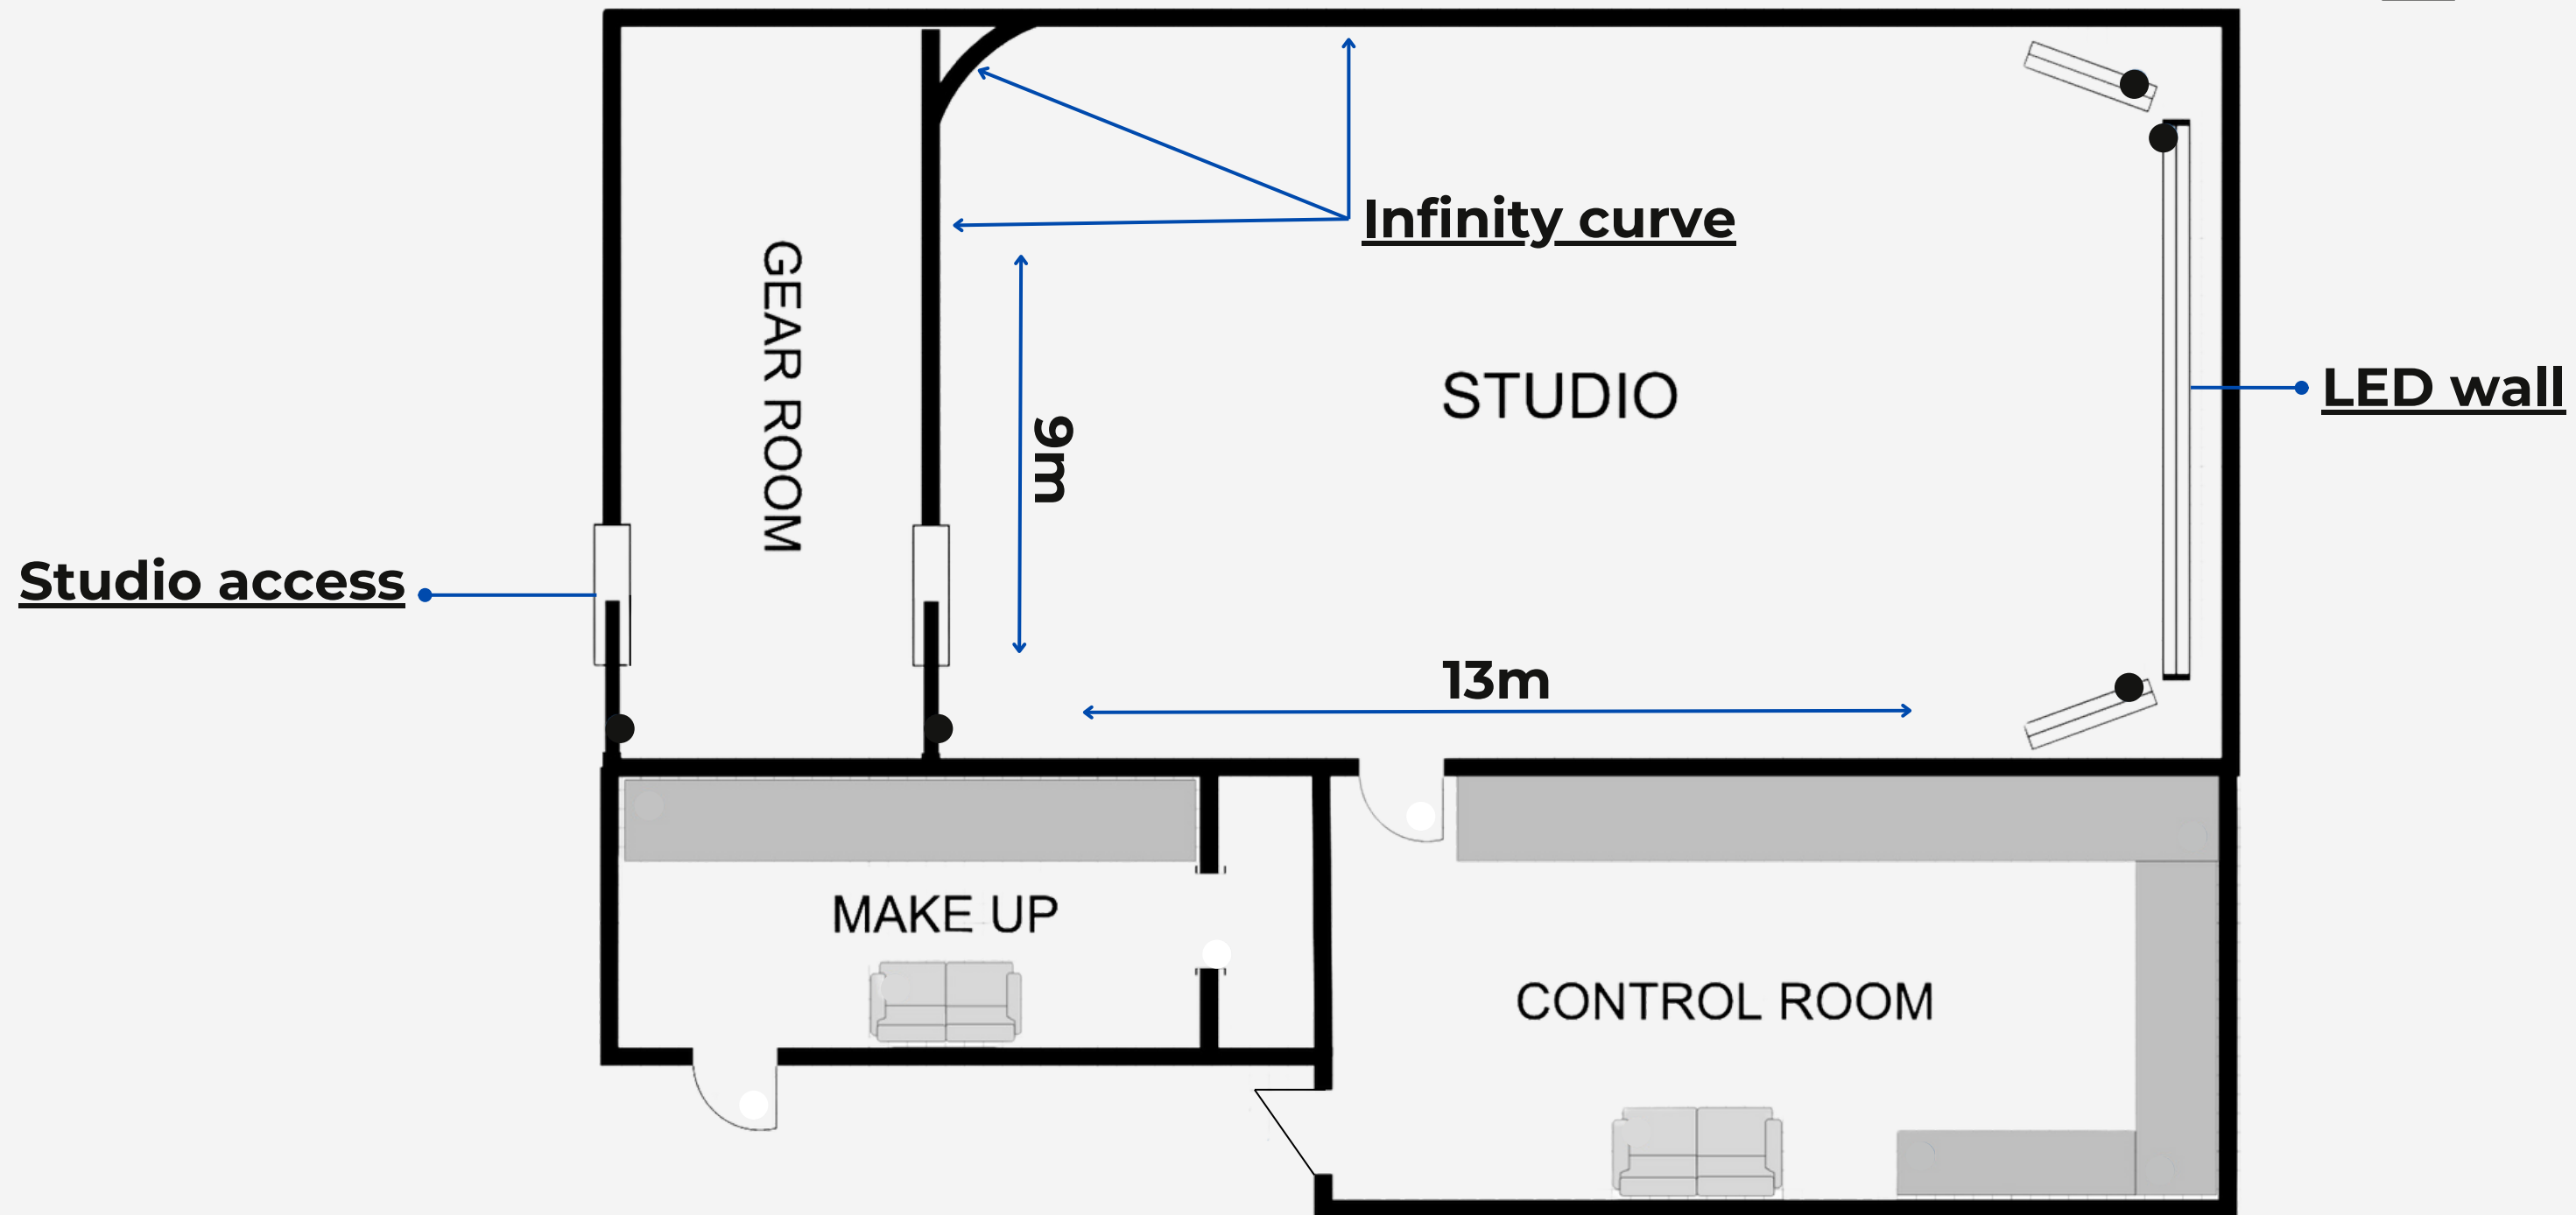

STUDIO FLOOR LAYOUT