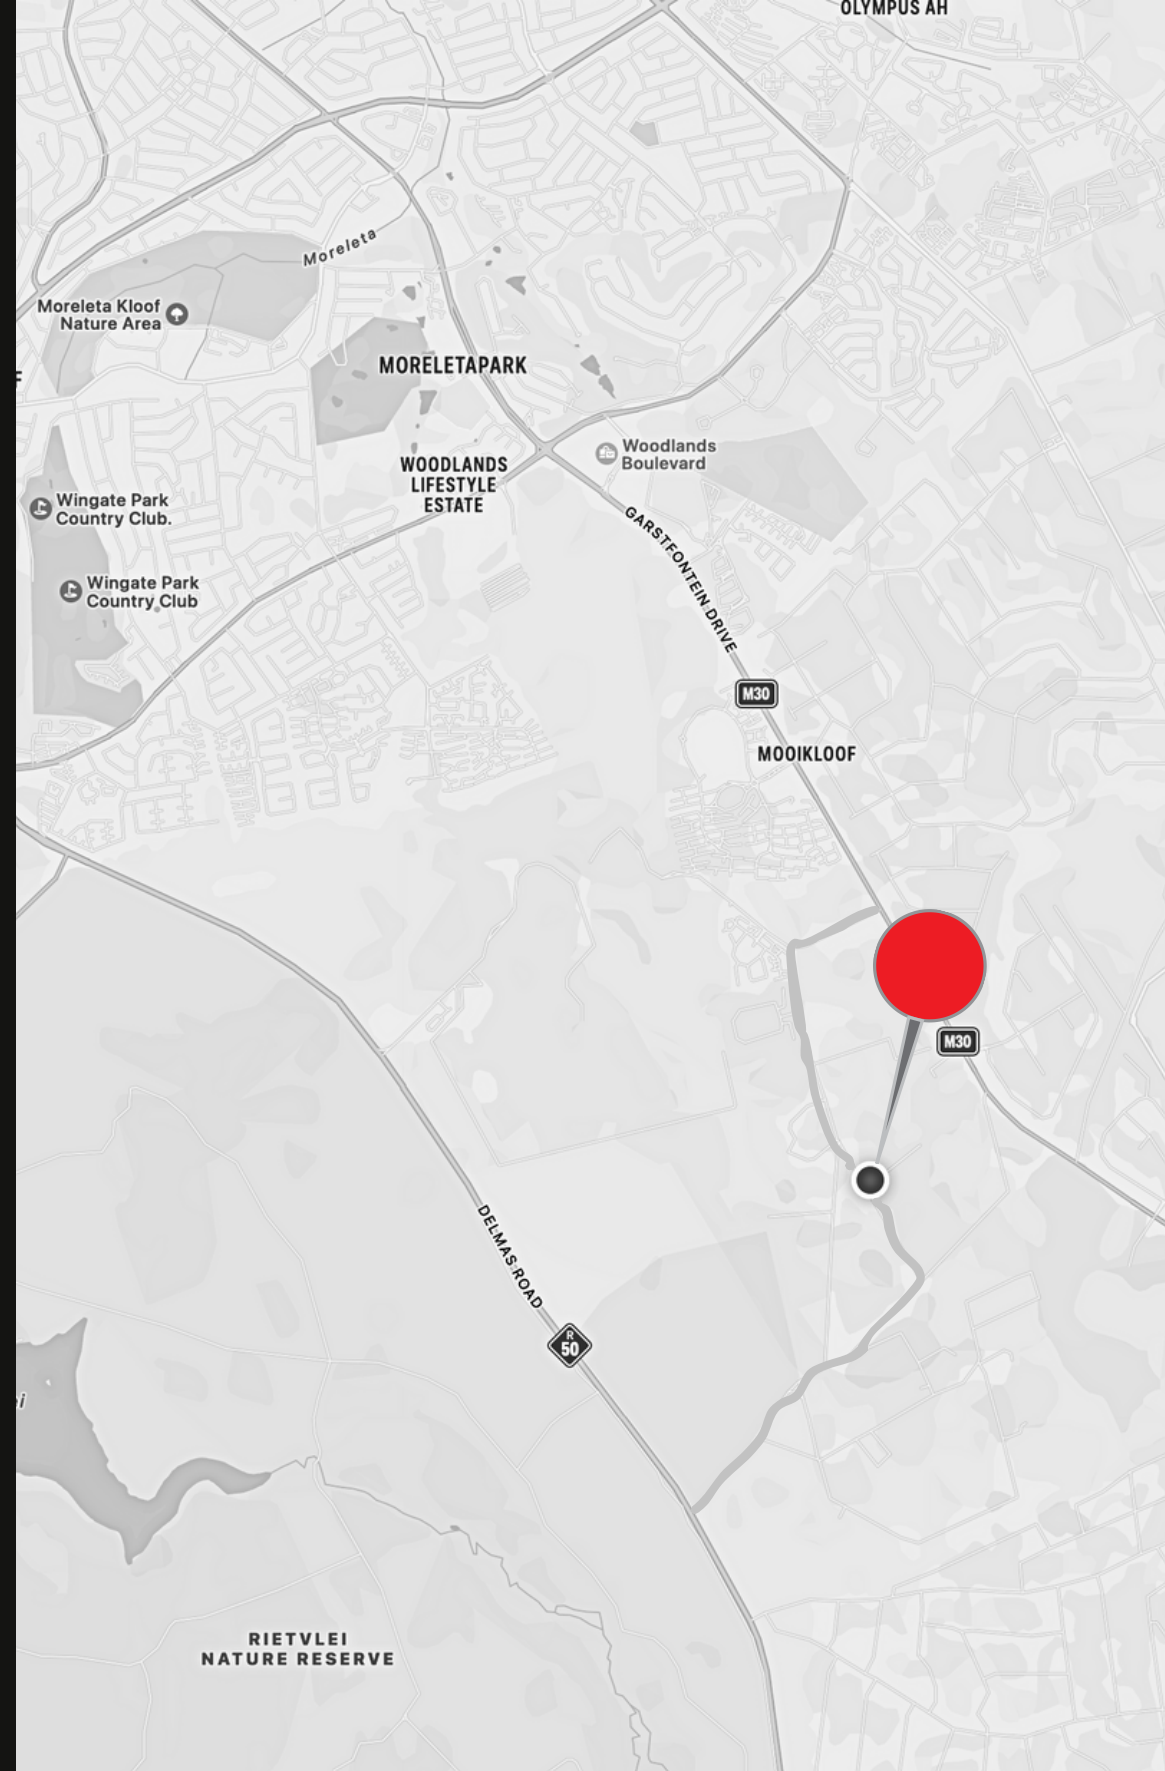

Secure client and crew parking available

GALLERY WALL

GALLERY WALL

LOCATION

677 b Eland street
Mooikloof
0081

BOOK
NOW

B STUDIOS PRETORIA
677 B ELAND STREET
MOOKLOOF
0081

PHONE